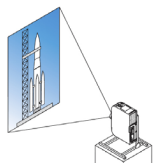

### Motorized Lens Shift, Zoom and Focus

Lens shift provides greater flexibility when determining install location

### Tilt-free

The projector can be rotated freely (360°) to orient the image depending on the installation requirements

### Portrait mode

Allows the projector to be rotated (and screen if necessary) to a vertical alignment so that portrait content can be viewed without black bars on the side when landscape mode is used.