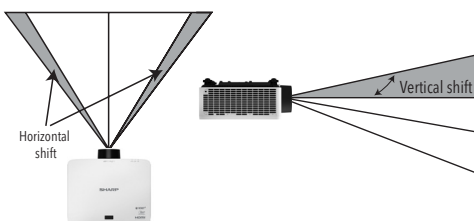

## More Flexible Installations

- Motorized zoom, focus and lens shift simplifies installation and operation by easily adjusting the lens through the remote control
- Lens shift capabilities make alignment easy: (H = +/- 25% / V = +/-55)
- Tilt-free installation capabilities make these projectors ideal for almost any install environment, including portrait orientation

### Tilt-free

The projector can be rotated freely (360°) to orient the image depending on the installation requirements