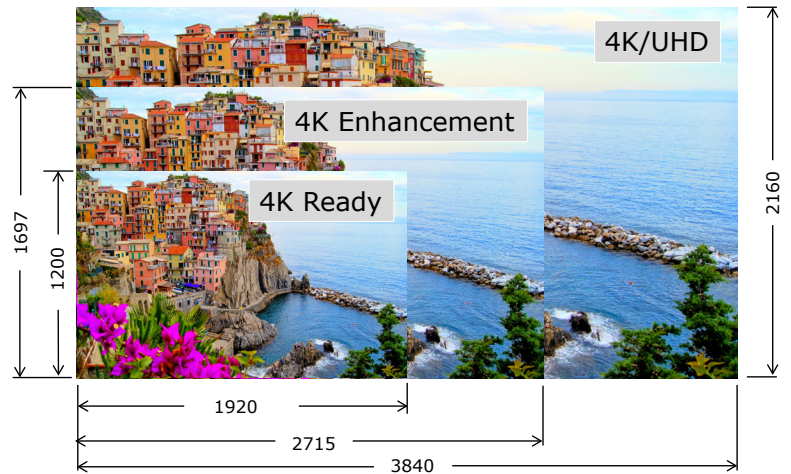

# Taking 4K laser projection into new frontiers with a unique combination of brightness and function.

## Powerful Performance

- Native 4K UHD (3840 x 2160) resolution produces stunning images with incredible detail
- After startup images appear immediately with breakthrough laser technology
- Advanced laser technology delivers a reliable, maintenance free light source for 20,000 hours
- Integrated software support for Crestron, AMX, PJ Link control systems

## 4K UHD Resolution

- Utilizing the latest DMD chip from Texas Instruments with pixel shift capabilities resulting in an unsurpassed viewable resolution of 8.3million pixels
- Viewable resolution matches standard 4K UHD LCD displays providing consistency when developing content for your presentations

### Tilt-free

The projector can be rotated freely (360°) to orient the image depending on the installation requirements