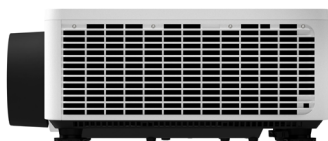

UNIQUE FEATURES

Filter free DLP technology reduces recurring maintenance requirements and lowers TCO

Broad motorized lens shift provides installers with greater flexibility horizontally and vertically when choosing a mounting location and obstructions in the ceiling are a concern

Motorized zoom and focus make lens adjustment fast and easy using the included remote control

Built-in speaker can potentially save users from needing a separate audio system in smaller rooms

Included 1.5A USB power allows for low-voltage 3rd party devices to be powered directly from the projector eliminating the need for additional electrical outlets in the ceiling

WARRANTY

Registered owners receive a five (5) years or 20,000 hours (whichever comes first) limited warranty.

SHIPS WITH

Remote control, batteries, power cord, quick start guide, product registration card.

ACCESSORIES

NP01UCM Universal Ceiling Mount

ORDERING MODEL NUMBERS

6660QHD

6672QHD

		6660QHD	6672QHD
Display Technology		0.65" DMD	
Light Output (lumens)	ECO mode OFF	6,000	7,200
	ECO mode	Approximately 50%	
Screen Resolution		4K UHD 3840 x 2160	
Aspect Ratio		16:9 (Supports 4:3, 16:10, 21:9)	
Contrast Ratio (up to)		3,000,000:1 (Dynamic)	
Laser Life (50% brightness)	ECO mode OFF	20,000 hours	
	ECO mode	30,000 hours	
Screen Size (diagonal)		60 - 300 in. / 1.52 - 7.62m	
Projection Distance		5.2 to 42.3 ft. / 1.6 to 12.9m	
Projection Angle		0 - TBD° tele / 0 - TBD° wide (at 100")	
Lens	Zoom	Motorized	
	Zoom Ratio	1.6x	
	Throw Ratio	1.25 - 2.0:1	
	Focus	Motorized	
	Shift	Motorized (H = +/- 25% / V = -0%~+55%)	
F-number, focal length		F:2.0-2.4 /f=18.7-29.6mm	
Keystone Correction		Manual (horizontal/vertical)	
Synchronization Range	Horizontal	15-140kHz	
	Vertical	24-120Hz, 240Hz	
SD/HD Video Signal Compatibility		720p, 1080i, 1080p, 4K UHD, 4K	
Input Terminals	RGB1 (digital)	HDMI w/ HDCP (v1.4/2.2)	
	RGB2 (digital)	HDMI w/ HDCP (v1.4/2.2)	
	RGB3 (digital)	HDBaseT	
Output Terminals	Audio Out	Stereo Mini Jack	
	Screen Trigger	12V (stereo mini jack)	
Wired LAN port		RJ45 (100Base-TX/10Base-T)	
USB	Type A	Power (1.5A)	
	Type B	Service	
External Control		RS-232 (D-Sub 9pin), IR, LAN, HDBaseT, Wired Remote	
Wired Remote		Remote In (stereo mini jack)	
Built-in Speaker		10W x2	
Power Requirements		100-240V AC, 50/60 Hz	
Input Current		6.5-2.6A	
Power Consumption	ECO mode OFF	530W	
	ECO mode	285W	
	Standby (network)	2W	
	Standby (normal)	0.5W	
Installation Orientation		Floor/Front, Floor/Rear, Ceiling/Front, Ceiling/Rear	
Product Dimensions (WxHxD)		19.1 x 7.3 x 17.0 in. (486 x 185.5 x 432.5 mm)	
Net Weight		32.0 lbs. (14.5 kg)	
Shipping Dimensions (WxHxD)		25.9 x 14.7 x 22.2 in. (657 x 373 x 563 mm)	
Gross Weight		41.7 lbs. (18.9 kg)	
Fan Noise		36dB (ECO mode Off), 34dB (ECO mode)	
Regulations		USA: cTUV (UL62368-1 3rd ed.) FCC Part15 Class B, Canada: CAN/CSA (62368-1:19 3rd ed.) ICES-003 Issue 7	
Operating Temperature		32-113°F / 0-45°C	
Storage		14-140°F / -10-60°C	
Humidity		10 to 85% Humidity (Non-Condensing)	
UPC Code		074000703568	074000703551