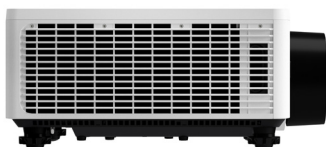

UNIQUE FEATURES

Filter free DLP technology reduces recurring maintenance requirements and lowers TCO

Broad motorized lens shift provides installers with greater flexibility horizontally and vertically when choosing a mounting location and obstructions in the ceiling are a concern

Motorized zoom and focus make lens adjustment fast and easy using the included remote control

Built-in speaker can potentially save users from needing a separate audio system in smaller rooms

Included 1.5A USB power allows for low-voltage 3rd party devices to be powered directly from the projector eliminating the need for additional electrical outlets in the ceiling

WARRANTY

Registered owners receive a five (5) years or 20,000 hours (whichever comes first) limited warranty.

SHIPS WITH

Remote control, batteries, power cord, quick start guide, product registration card.

ACCESSORIES

NP01UCM Universal Ceiling Mount

ORDERING MODEL NUMBERS

6660QHD

6672QHD

		6660QHD	6672QHD
Display Technology		0.65" DMD	
Light Output (lumens)	ECO mode OFF	6,000	7,200
	ECO mode	Approximately 50%	
Screen Resolution		4K UHD 3840 x 2160	
Aspect Ratio		16:9 (Supports 4:3, 16:10, 21:9)	
Contrast Ratio (up to)		3,000,000:1 (Dynamic)	
Laser Life (50% brightness)	ECO mode OFF	20,000 hours	
	ECO mode	30,000 hours	
Screen Size (diagonal)		60 - 300 in. / 1.52 - 7.62m	
Projection Distance		5.2 to 42.3 ft. / 1.6 to 12.9m	
Projection Angle		0 - TBD° tele / 0 - TBD° wide (at 100")	
Lens	Zoom	Motorized	
	Zoom Ratio	1.6x	
	Throw Ratio	1.25 - 2.0:1	
	Focus	Motorized	
	Shift	Motorized (H = +/- 25% / V = -0%~+55%)	
F-number, focal length		F:2.0-2.4 /f=18.7-29.6mm	
Keystone Correction		Manual (horizontal/vertical)	
Synchronization Range	Horizontal	15-140kHz	
	Vertical	24-120Hz, 240Hz	
SD/HD Video Signal Compatibility		720p, 1080i, 1080p, 4K UHD, 4K	
Input Terminals	RGB1 (digital)	HDMI w/ HDCP (v1.4/2.2)	
	RGB2 (digital)	HDMI w/ HDCP (v1.4/2.2)	
	RGB3 (digital)	HDBaseT	
Output Terminals	Audio Out	Stereo Mini Jack	
	Screen Trigger	12V (stereo mini jack)	
Wired LAN port		RJ45 (100Base-TX/10Base-T)	
USB	Type A	Power (1.5A)	
	Type B	Service	
External Control		RS-232 (D-Sub 9pin), IR, LAN, HDBaseT, Wired Remote	
Wired Remote		Remote In (stereo mini jack)	
Built-in Speaker		10W x2	
Power Requirements		100-240V AC, 50/60 Hz	
Input Current		6.5-2.6A	
Power Consumption	ECO mode OFF	530W	
	ECO mode	285W	
	Standby (network)	2W	
	Standby (normal)	0.5W	
Installation Orientation		Floor/Front, Floor/Rear, Ceiling/Front, Ceiling/Rear	
Product Dimensions (WxHxD)		19.1 x 7.3 x 17.0 in. (486 x 185.5 x 432.5 mm)	
Net Weight		32.0 lbs. (14.5 kg)	
Shipping Dimensions (WxHxD)		25.9 x 14.7 x 22.2 in. (657 x 373 x 563 mm)	
Gross Weight		41.7 lbs. (18.9 kg)	
Fan Noise		36dB (ECO mode Off), 34dB (ECO mode)	
Regulations		USA: cTUV (UL62368-1 3rd ed.) FCC Part15 Class B, Canada: CAN/CSA (62368-1:19 3rd ed.) ICES-003 Issue 7	
Operating Temperature		32-113°F / 0-45°C	
Storage		14-140°F / -10-60°C	
Humidity		10 to 85% Humidity (Non-Condensing)	
UPC Code		074000703568	074000703551