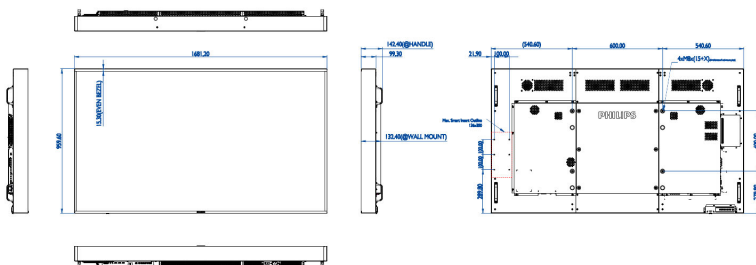

Sound

- Built-in speakers: 2 x 10W RMS

Operating conditions

- Temperature range (operation): 5 ~ 40 °C
- Temperature range (storage): -20 ~ 60 °C
- Relative humidity: 20 ~ 80 %
- MTBF: 50,000 hour(s)
- Altitude: 0 ~ 3000 m

Accessories

- Included accessories: AC Power Cord, Batteries for remote control, Quick start guide, Remote Control, User manual on CD-ROM, RS232 cable, HDMI cable
- Optional accessories: HDBaseT OPS Receiver (CRD25), IR Light Motion Sensor (CRD41)

Miscellaneous

- On-Screen Display Languages: English, French, German, Italian, Polish, Russian, Spanish, Turkish, Simplified Chinese, Traditional Chinese, Arabic, Japanese, Portuguese
- Regulatory approvals: CE, UL/cUL, CCC, C-Tick, RoHS, GOST, FCC, Class A
- Warranty: 3 year warranty

Multimedia Applications

- USB Playback Audio: AAC, AIF, AIFF, ASF, LPCM,

- M3U, M4A, MP3, MP4, WAV, WMA
- USB Playback Picture: BMP, GIF, JPEG, JPG
- USB Playback Video: M2TS, M4V, MK3D, MKV, MP4, MPEG, MPG, MTS, TS, TTS, VOB, WMV

Supported Display Resolution

• Computer formats

Resolution	Refresh rate
1024 x 768	60Hz
1280 x 1024	60Hz
1280 x 768	60Hz
1280 x 800	60Hz
1360 x 768	60Hz
1600 x 1200	60Hz
1920 x 1080	60Hz
1920 x 1200	60Hz
3840 x 2160	30Hz
3840 x 2160	60Hz
640 x 480	60, 67, 72, 75Hz
720 x 400	70Hz
800 x 600	60, 72, 75Hz

• Video formats

Resolution	Refresh rate
1080i	25, 30Hz
1080p	50, 60Hz
3840 x 2160	30Hz
3840 x 2160	60Hz
480i	30, 60Hz
480p	60Hz
576i	25, 50Hz
576p	50Hz
720p	50, 60Hz

Issue date 2017-05-02

Version: 1.0.1

12 NC: 8670 001 45634
EAN: 87 12581 74653 7

© 2017 Koninklijke Philips N.V.
All Rights reserved.

Specifications are subject to change without notice.
Trademarks are the property of Koninklijke Philips N.V.
or their respective owners.

www.philips.com