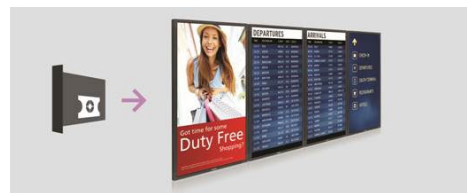

OPS Insert

Turn your display into an all-in-one digital signage solution and create a display network which is connected, intelligent and secure. Open Pluggable Specification (OPS) is an industry standard slot into which you can add an OPS-standardized media player. This cable free solution gives you the ability to install, use or maintain your hardware whenever you need.

75BDL3003H/00