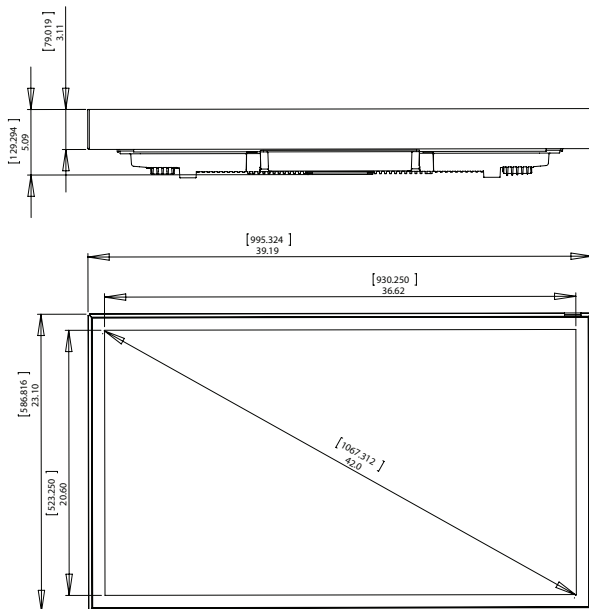

Side View

Front View

Back View

Top View

Product Name	42" Xtreme™ Outdoor Display
Part Number	CL-42PLC68-OB
LCD Display	
Screen Size	42" Diagonal
Aspect Ratio	16:9
Resolution	1920 x 1080
Brightness	700cd/m ²
Backlight Adjustment	Automatic (Ambient Light Sensor)
Contrast Ratio	1000:1
Viewing Angle	178° Vertical/Horizontal
Response Time	9ms (Gray to Gray)
TV Controller Features	
Analog TV	NTSC
Digital TV	ATSC
Picture Adjustment	Brightness/Contrast/Saturation/Tint/ Sharpness/Noise reduction
Picture Mode	Standard, Dynamic, Personal, Soft
Color Temperature Adjustment	Cool, Normal, Warm
Screen Adjustment	Normal/Wide/Zoom
Clock, Sleep Timer	Yes
MTS	Yes
V-chip	Yes
Closed Caption	Yes
Electronic Program Guide	Yes
Noise Reduction	Yes
3-D Comb Filter & De-Interlace	Yes
Mute	Yes
OSD Language	English, French, Spanish

Input/Output Connections	
TV Input (Standard)	Coax, 75 ohm (x1) QAM256 MPEG 2
TV Input (Optional)	Coax, 75 ohm (x1) QAM256 MPEG 4
VGA Input	15 pin D-SUB (x1)
HDMI Input	HDMI (x2), 480i, 480p, 720p, 1080i, 1080p
S-Video Input	Mini DIN (x1)
CVBS Input	RCA (x1)
YPbPr Input	RCA (x2), 480i, 480p, 720p, 1080i, 1080p
VGA Stereo Audio Input	3.5 mm (x1)
CVBS Stereo Audio Input	RCA (x1)
YPbPr Stereo Audio Input	RCA (x1)
Audio Stereo Output	8W + 8W (Optional Feature)
USB	Yes
RS232	DB-9 (Male)
Power	
AC Input	90 VAC to 240 VAC, 47 to 63 Hz
Power Consumption	Display – 83 W (Nominal) Low Temperature Heater – 500 W
Environmental	
Operating Temperature	-40°F to 140°F
Storage Temperature	-40°F to 140°F (Unit Left Plugged In)
IP Rating	IP68
Safety/EMC	FCC Class B
Mechanical	
Display Size	38.2 in x 22.2 in x 6.0 in (W x H x D)
Shipping Carton Size	42 in x 26 in x 8.5 in (W x H x D)
Net Weight	92lb
Shipping Weight	100lb
Color	Black
Glass	Anti-reflective & UV Protection
VESA® Pattern	600 mm x 400 mm