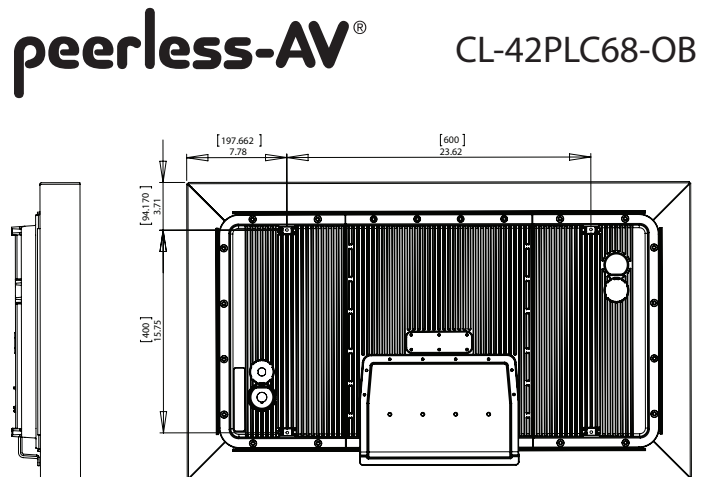

Side View

Front View

Back View

Top View

Product Name	42" Xtreme™ Outdoor Display
Part Number	CL-42PLC68-OB
LCD Display	
Screen Size	42" Diagonal
Aspect Ratio	16:9
Resolution	1920 x 1080
Brightness	700cd/m ²
Backlight Adjustment	Automatic (Ambient Light Sensor)
Contrast Ratio	1000:1
Viewing Angle	178° Vertical/Horizontal
Response Time	9ms (Gray to Gray)
TV Controller Features	
Analog TV	NTSC
Digital TV	ATSC
Picture Adjustment	Brightness/Contrast/Saturation/Tint/ Sharpness/Noise reduction
Picture Mode	Standard, Dynamic, Personal, Soft
Color Temperature Adjustment	Cool, Normal, Warm
Screen Adjustment	Normal/Wide/Zoom
Clock, Sleep Timer	Yes
MTS	Yes
V-chip	Yes
Closed Caption	Yes
Electronic Program Guide	Yes
Noise Reduction	Yes
3-D Comb Filter & De-Interlace	Yes
Mute	Yes
OSD Language	English, French, Spanish

Input/Output Connections	
TV Input (Standard)	Coax, 75 ohm (x1) QAM256 MPEG 2
TV Input (Optional)	Coax, 75 ohm (x1) QAM256 MPEG 4
VGA Input	15 pin D-SUB (x1)
HDMI Input	HDMI (x2), 480i, 480p, 720p, 1080i, 1080p
S-Video Input	Mini DIN (x1)
CVBS Input	RCA (x1)
YPbPr Input	RCA (x2), 480i, 480p, 720p, 1080i, 1080p
VGA Stereo Audio Input	3.5 mm (x1)
CVBS Stereo Audio Input	RCA (x1)
YPbPr Stereo Audio Input	RCA (x1)
Audio Stereo Output	8W + 8W (Optional Feature)
USB	Yes
RS232	DB-9 (Male)
Power	
AC Input	90 VAC to 240 VAC, 47 to 63 Hz
Power Consumption	Display – 83 W (Nominal) Low Temperature Heater – 500 W
Environmental	
Operating Temperature	-40°F to 140°F
Storage Temperature	-40°F to 140°F (Unit Left Plugged In)
IP Rating	IP68
Safety/EMC	FCC Class B
Mechanical	
Display Size	38.2 in x 22.2 in x 6.0 in (W x H x D)
Shipping Carton Size	42 in x 26 in x 8.5 in (W x H x D)
Net Weight	92lb
Shipping Weight	100lb
Color	Black
Glass	Anti-reflective & UV Protection
VESA® Pattern	600 mm x 400 mm